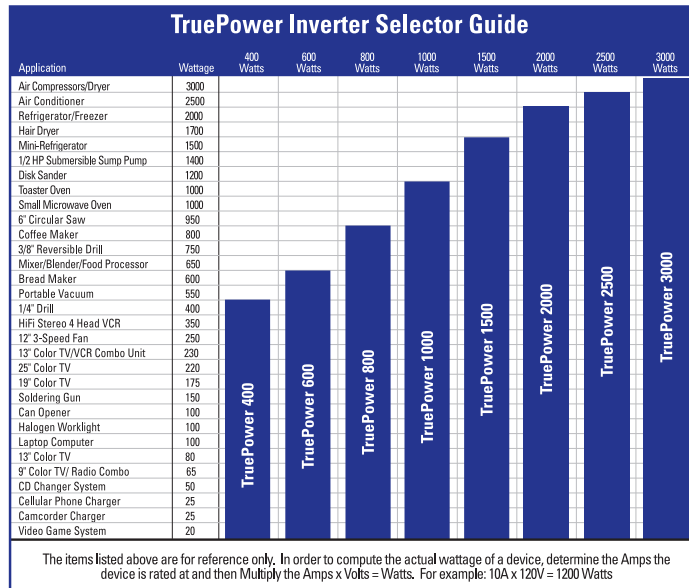

- **A TruePower 400 Portable** Cigarette Lighter Plug STD • Opt. Mounting Bracket • DC Battery Clamp Cables
- **B TruePower 600, 800 & 1000** Dual LED Bar Graph Displays • Integrated Mounting Flanges • Includes DC Battery Cables
- **C TruePower 1500** Removable Deluxe Dual LED • Bar Graph Remote • Integrated Mounting Flanges • Includes DC Battery Cables
- **D TruePower 2000, 2500 & 3000** AC Hardwire Output – GFCI Protected • GFCI Duplex Receptacle • Removable Deluxe Dual LED Bar Graph Remote • Integrated Mounting Flanges • DC Battery Cables

Specifications

style	part no.	model	Wattage	Surge Rating	dimensions (L) x (W) x (H)	weight
A	05040	TruePower 400	400 Watts	800 Watts	9.25" x 6.0" x 3.0"	7 lbs
B	05060	TruePower 600	600 Watts	1200 Watts	12.0" x 8.2" x 3.5"	11 lbs
B	05080	TruePower 800	800 Watts	1600 Watts	14.4" x 8.2" x 3.5"	12 lbs
B	05100	TruePower 1000	1000 Watts	2000 Watts	14.4" x 8.2" x 3.5"	13 lbs
C	05150	TruePower 1500	1500 Watts	3000 Watts	17.8" x 10.0" x 3.5"	17 lbs
D	05200	TruePower 2000	2000 Watts	4000 Watts	21.0" x 10.0" x 6.3"	30 lbs
D	05250	TruePower 2500	2500 Watts	5000 Watts	21.0" x 10.0" x 6.3"	30 lbs
D	05300	TruePower 3000	3000 Watts	6000 Watts	21.0" x 10.0" x 6.3"	30 lbs
N/A	05121	On/Off Fault Remote	800-1000 Watts	N/A	2.3" x 1.8" x 0.8"	1 lbs