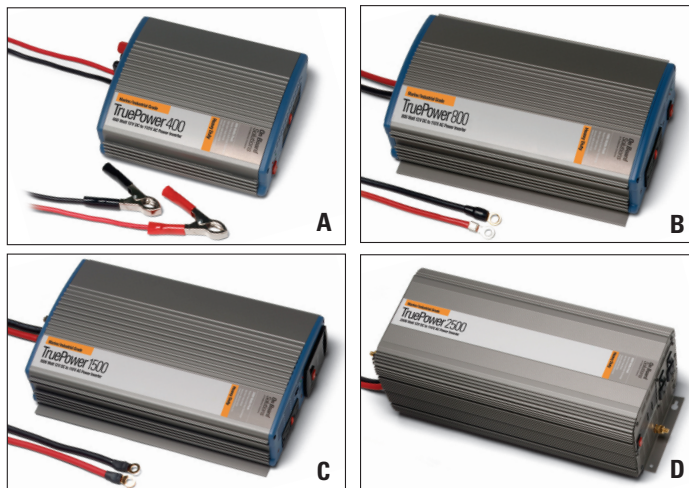

- **A TruePower 400 Portable** Cigarette Lighter Plug STD • Opt. Mounting Bracket • DC Battery Clamp Cables
- **B TruePower 600, 800 & 1000** Dual LED Bar Graph Displays • Integrated Mounting Flanges • Includes DC Battery Cables
- **C TruePower 1500** Removable Deluxe Dual LED • Bar Graph Remote • Integrated Mounting Flanges • Includes DC Battery Cables
- **D TruePower 2000, 2500 & 3000** AC Hardwire Output – GFCI Protected • GFCI Duplex Receptacle • Removable Deluxe Dual LED Bar Graph Remote • Integrated Mounting Flanges • DC Battery Cables

Specifications

style	part no.	model	Wattage	Surge Rating	dimensions (L) x (W) x (H)	weight
A	05040	TruePower 400	400 Watts	800 Watts	9.25" x 6.0" x 3.0"	7 lbs
B	05060	TruePower 600	600 Watts	1200 Watts	12.0" x 8.2" x 3.5"	11 lbs
B	05080	TruePower 800	800 Watts	1600 Watts	14.4" x 8.2" x 3.5"	12 lbs
B	05100	TruePower 1000	1000 Watts	2000 Watts	14.4" x 8.2" x 3.5"	13 lbs
C	05150	TruePower 1500	1500 Watts	3000 Watts	17.8" x 10.0" x 3.5"	17 lbs
D	05200	TruePower 2000	2000 Watts	4000 Watts	21.0" x 10.0" x 6.3"	30 lbs
D	05250	TruePower 2500	2500 Watts	5000 Watts	21.0" x 10.0" x 6.3"	30 lbs
D	05300	TruePower 3000	3000 Watts	6000 Watts	21.0" x 10.0" x 6.3"	30 lbs
N/A	05121	On/Off Fault Remote	800-1000 Watts	N/A	2.3" x 1.8" x 0.8"	1 lbs